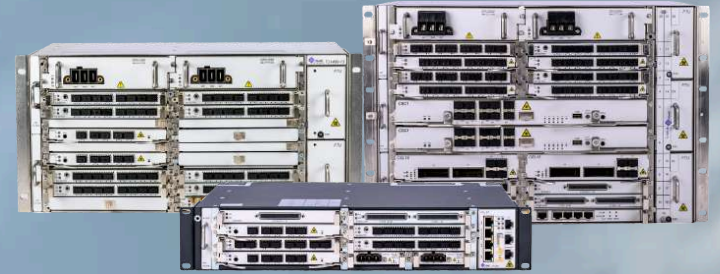

Packet Transport Network

Best-in-class, Compact Packet Switching Platforms

| TJ1400P: Compact PTN with Advanced Ethernet and MPLS-TP Support

| TJ1400: High Capacity PTN Access/Aggregation Network

- ✔ Versatile Mix of Services – From DS1/ E1 to GE, 10 GE, 100 GE
- ✔ CE 2.0 Certified for Business Ethernet Services
- ✔ Advanced Sub-50 ms Network Protection
- ✔ Circuit Emulation to Support Legacy Traffic
- ✔ Multi-level Hierarchical QoS

Tejas Networks Deploys PTN Solution for Tata Tele Business Services

Tejas have successfully deployed our TJ1400 FTTx and PTN solutions for Tata Tele Business Services, reinforcing our role as a trusted provider of cost-effective, reliable connectivity solutions